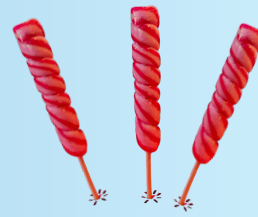

HC Unicorn 25gr

Weight: 25gr each
Type: Sugar Free, Hand Crafted
Customizable: Yes
Shape: Unicorn Spiral