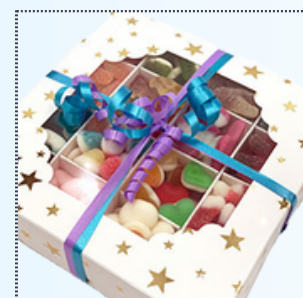

Personalized Products & Set Up

Meeting Required