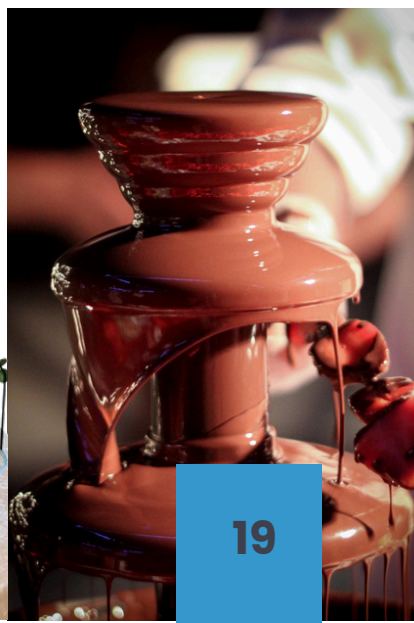

Draco Limassol

Chocolate Fountain

Indulge guests with our spectacular chocolate fountains, featuring an enormous 1-meter fountain for a dramatic centerpiece, plus a more modest, budget-friendly option for smaller gatherings. Both setups deliver smooth, luscious chocolate that flows beautifully over dippables, with optional toppings and staff to assist. Ideal for weddings, corporate events, parties, and any occasion that calls for a chocolate-forward wow factor.