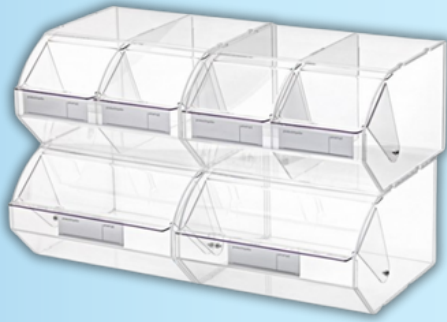

Sea Creatures

Weight: 3 kg per package
Type: Sugar Free Jelly
Customizable: Yes

Coca Cola

Weight: 3 kg per package
Type: Sugar Free Jelly
Customizable: Yes

Draco Limassol

Retail Candy Buffet & Set up

Partner with Draco Limassol to elevate your Store/Caffe, with our premium candy buffet set ups, we provide a turnkey solution that transforms a part of your shop into a magical wonderland. Our services and wide range of products covers all of your guest's needs.

Plexiglass Candy Buffet

Capacity: 2 x 8 Litres
Type: Plexiglass
Customizable: Yes, Logo & Category
Availability: Bulk Jellies Order

Lollipop Stand

Capacity: 60 pcs
Type: Wood
Customizable: Yes, Logo & Category
Availability: Bulk Lollipop Order